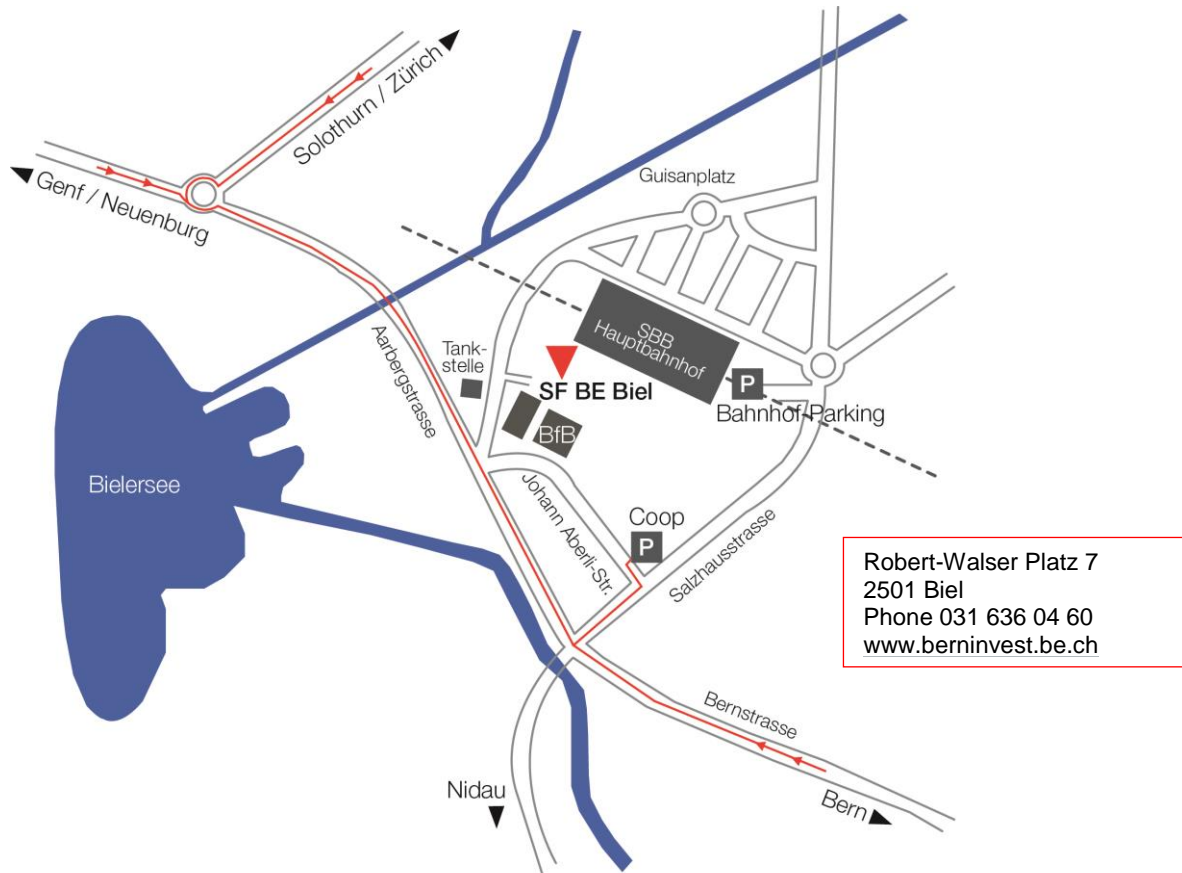

Where to find us in Biel

By public transportation

Exit Biel main station direction lake (opposite side of the center of the town) onto Robert-Walser Platz. The Nr. 7 is the first building on your right hand side with the sign «Communication Center» on its face.

By car

From Bern: Highway A6, direction Bern-Lyss-Biel, continue on Bernstrasse. On the first light turn right onto Salzhausstrasse, follow the signs direction Biel Zentrum/Bahnhof Coop.

From Zurich: Highway A1, exit Highway A5 direction Biel/Bienne, take exit 28-Biel Ost towards Biel/Bienne/Neuchatel, follow the signs direction Biel Zentrum/Bahnhof Coop.

From Geneva: Highway A1, exit Highway A5 direction Neuchâtel/Yverdon-Ouest/Ste-Croix. Follow the signs direction Biel Zentrum/Bahnhof Coop.

Parking

Use the parking of Coop shopping mall (07:00 – 20:00). In the evening you can park your car at the railway station parking.

Navigation System

If you use your Navigation system: Search for Johann-Aberli-Strasse (it will lead you to the Zentrum Coop). Don't choose the Robert-Walser-Strasse, it will lead you to the other side of the city.